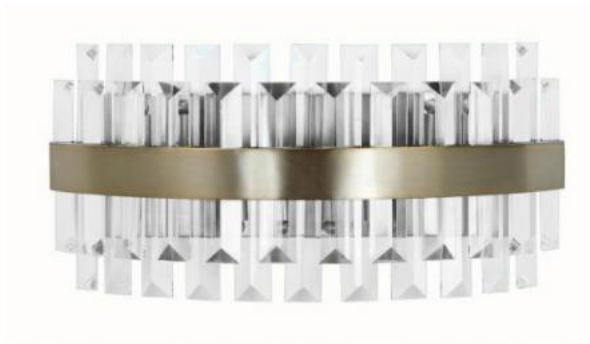

Item #71287

Specifications

Item Number: 71287-0F4-M48D

Overall Dimensions: 21" W. x 7" D. x 10" Ht.

Finish: Big Dipper-Clear Crystal-PE

Wattage: 5.5 Watts Each-LED

Electrical Options: (4) E12 Candelabra Bases,
Hardwired

*Other electrical options are available upon request.

Custom Options Available