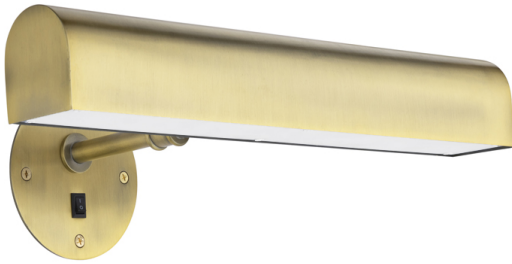

Item #72494

Specifications

Item Number: 72494-XQD9-J36D

Overall Dimensions: 14" W. x 8 D. x 4" Ht.

Finish: Matte Brushed Brass-Frosted White

Wattage: 16 Watt LED

Electrical Options: Integrated LED Engine with Quick Connect, On/Off Rocker Switch, Headboard Mount-Cord Exits Back through Enclosed Mounting Plate.