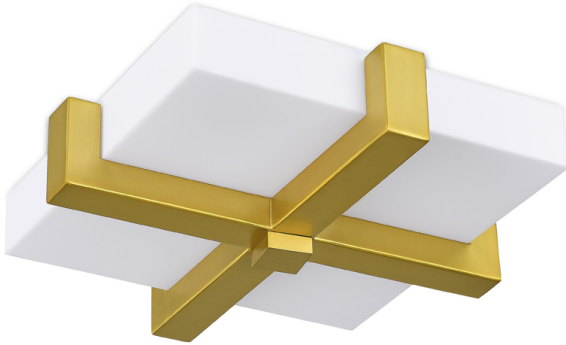

Item #73423

Specifications

Item Number: 73423-003-J36D

Overall Dimensions: 16" W. x 16" D. x 6.75" Ht.

Finish: Matte Brushed Brass-Frosted White

Wattage: (2) 8.5 Watt LEDs.

Electrical Options: (2) Medium Based Sockets,
Hardwired