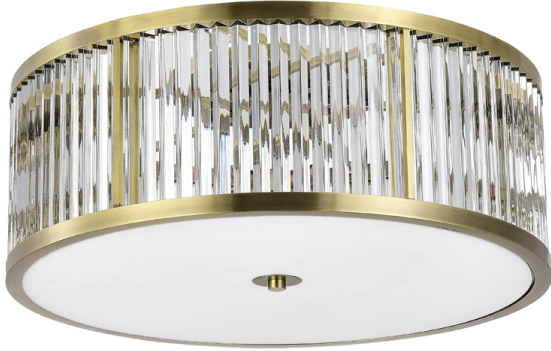

Item #73325

Specifications

Item Number: 73325-0F4-U62D

Overall Dimensions: 30" W. x 30" D. x 12" Ht.

Finish: Champagne Brass-Clear Glass

Wattage: (4) 4 Watt LEDs

Electrical Options: (4) E12 Candelabra Sockets,
Hardwired.